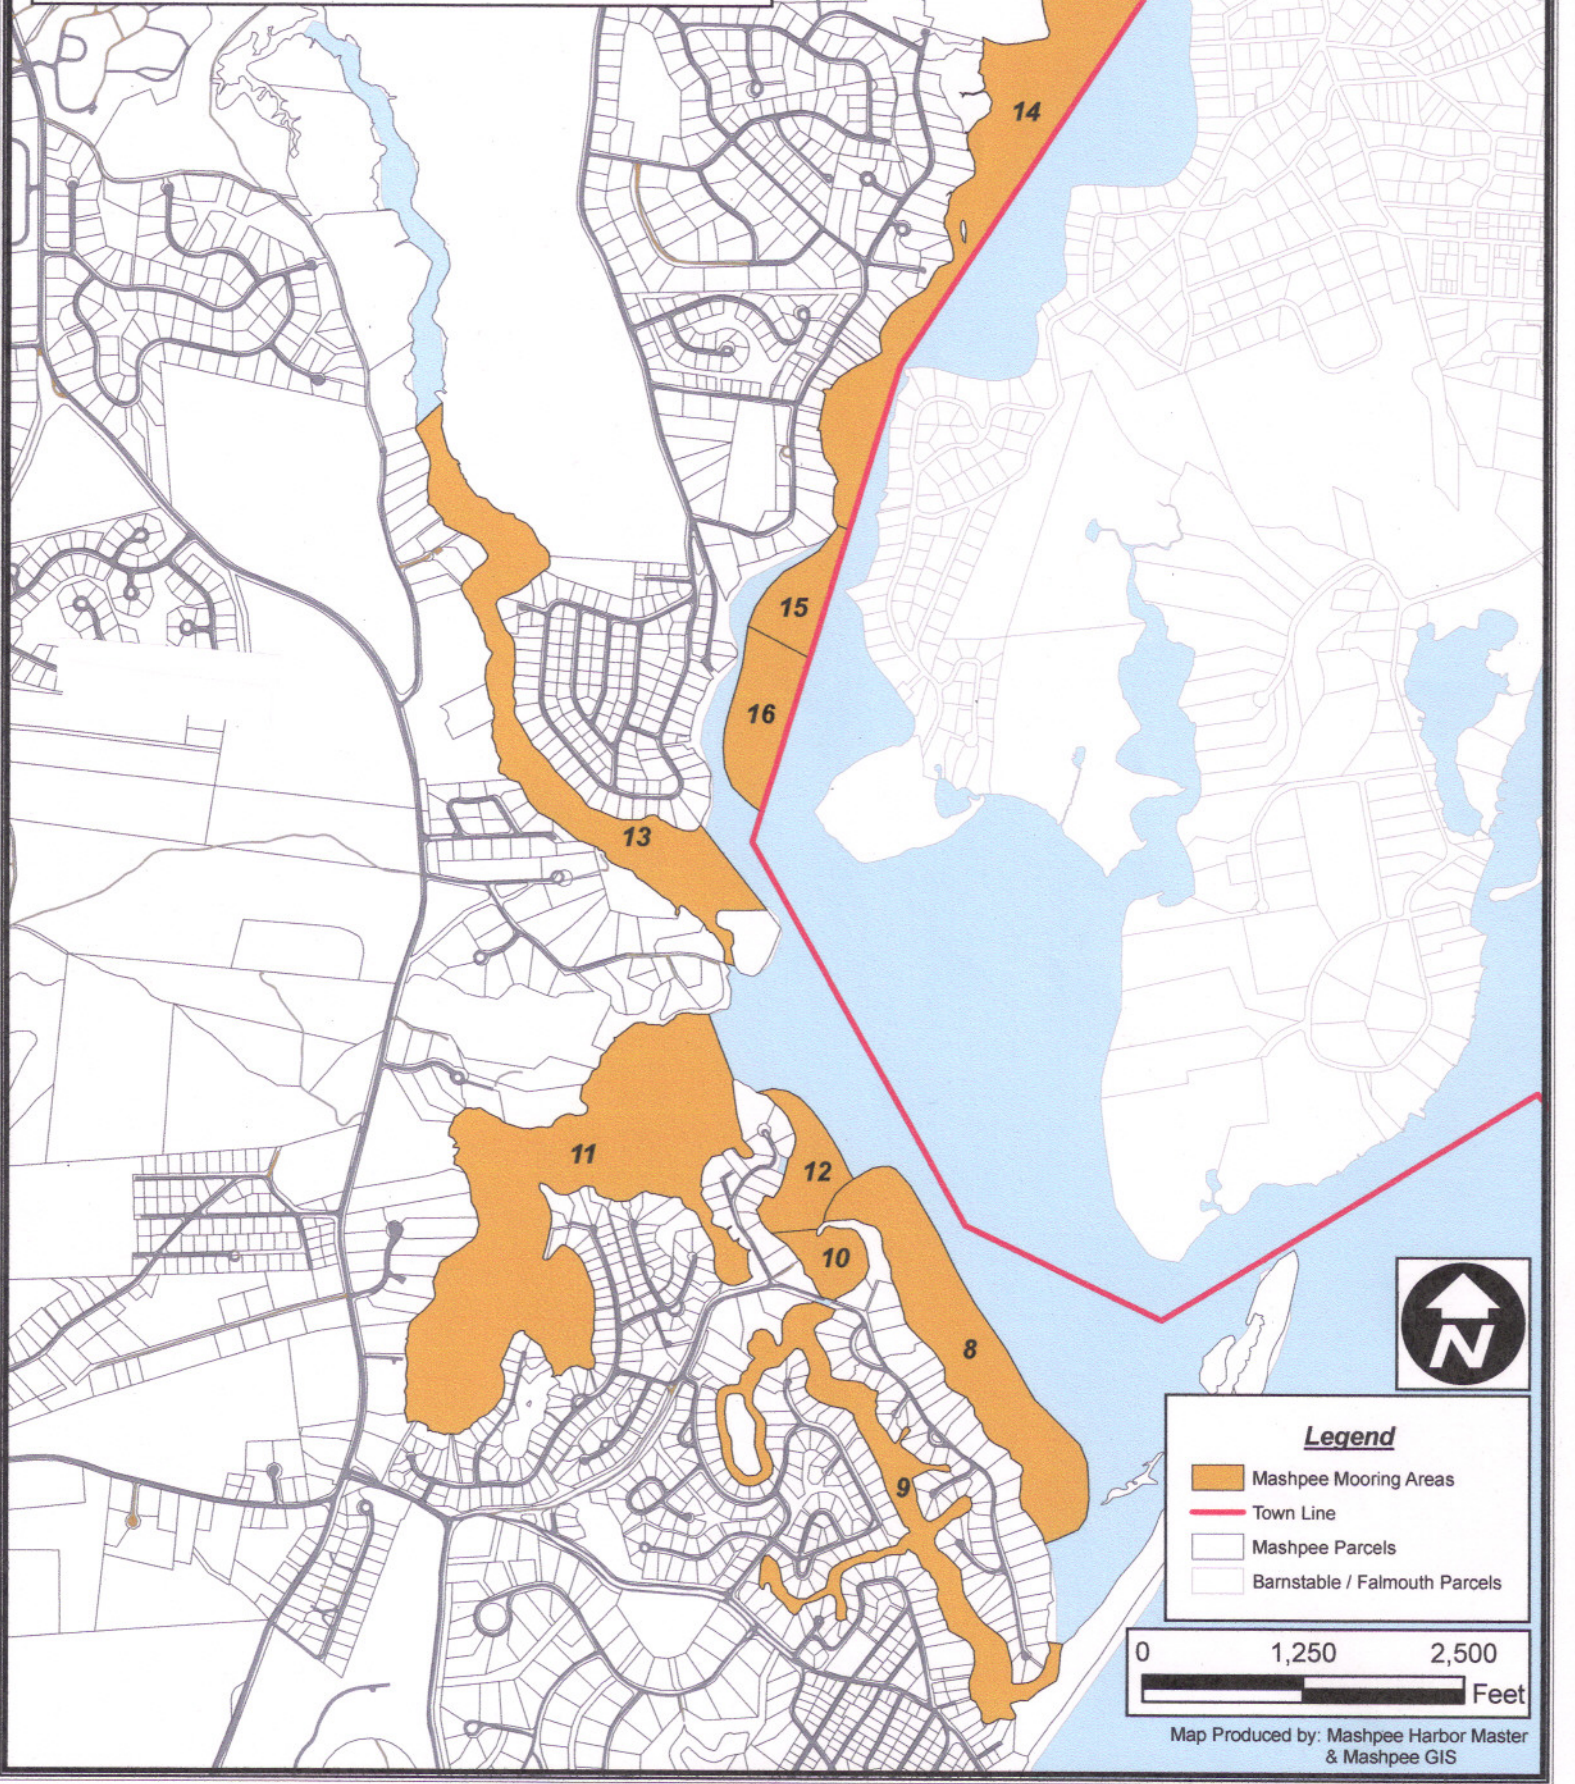

Town of Mashpee, MA

Mooring Areas

Legend

- Mashpee Mooring Areas
- Town Line
- Mashpee Parcels
- Barnstable / Falmouth Parcels

Map Produced by: Mashpee Harbor Master & Mashpee GIS