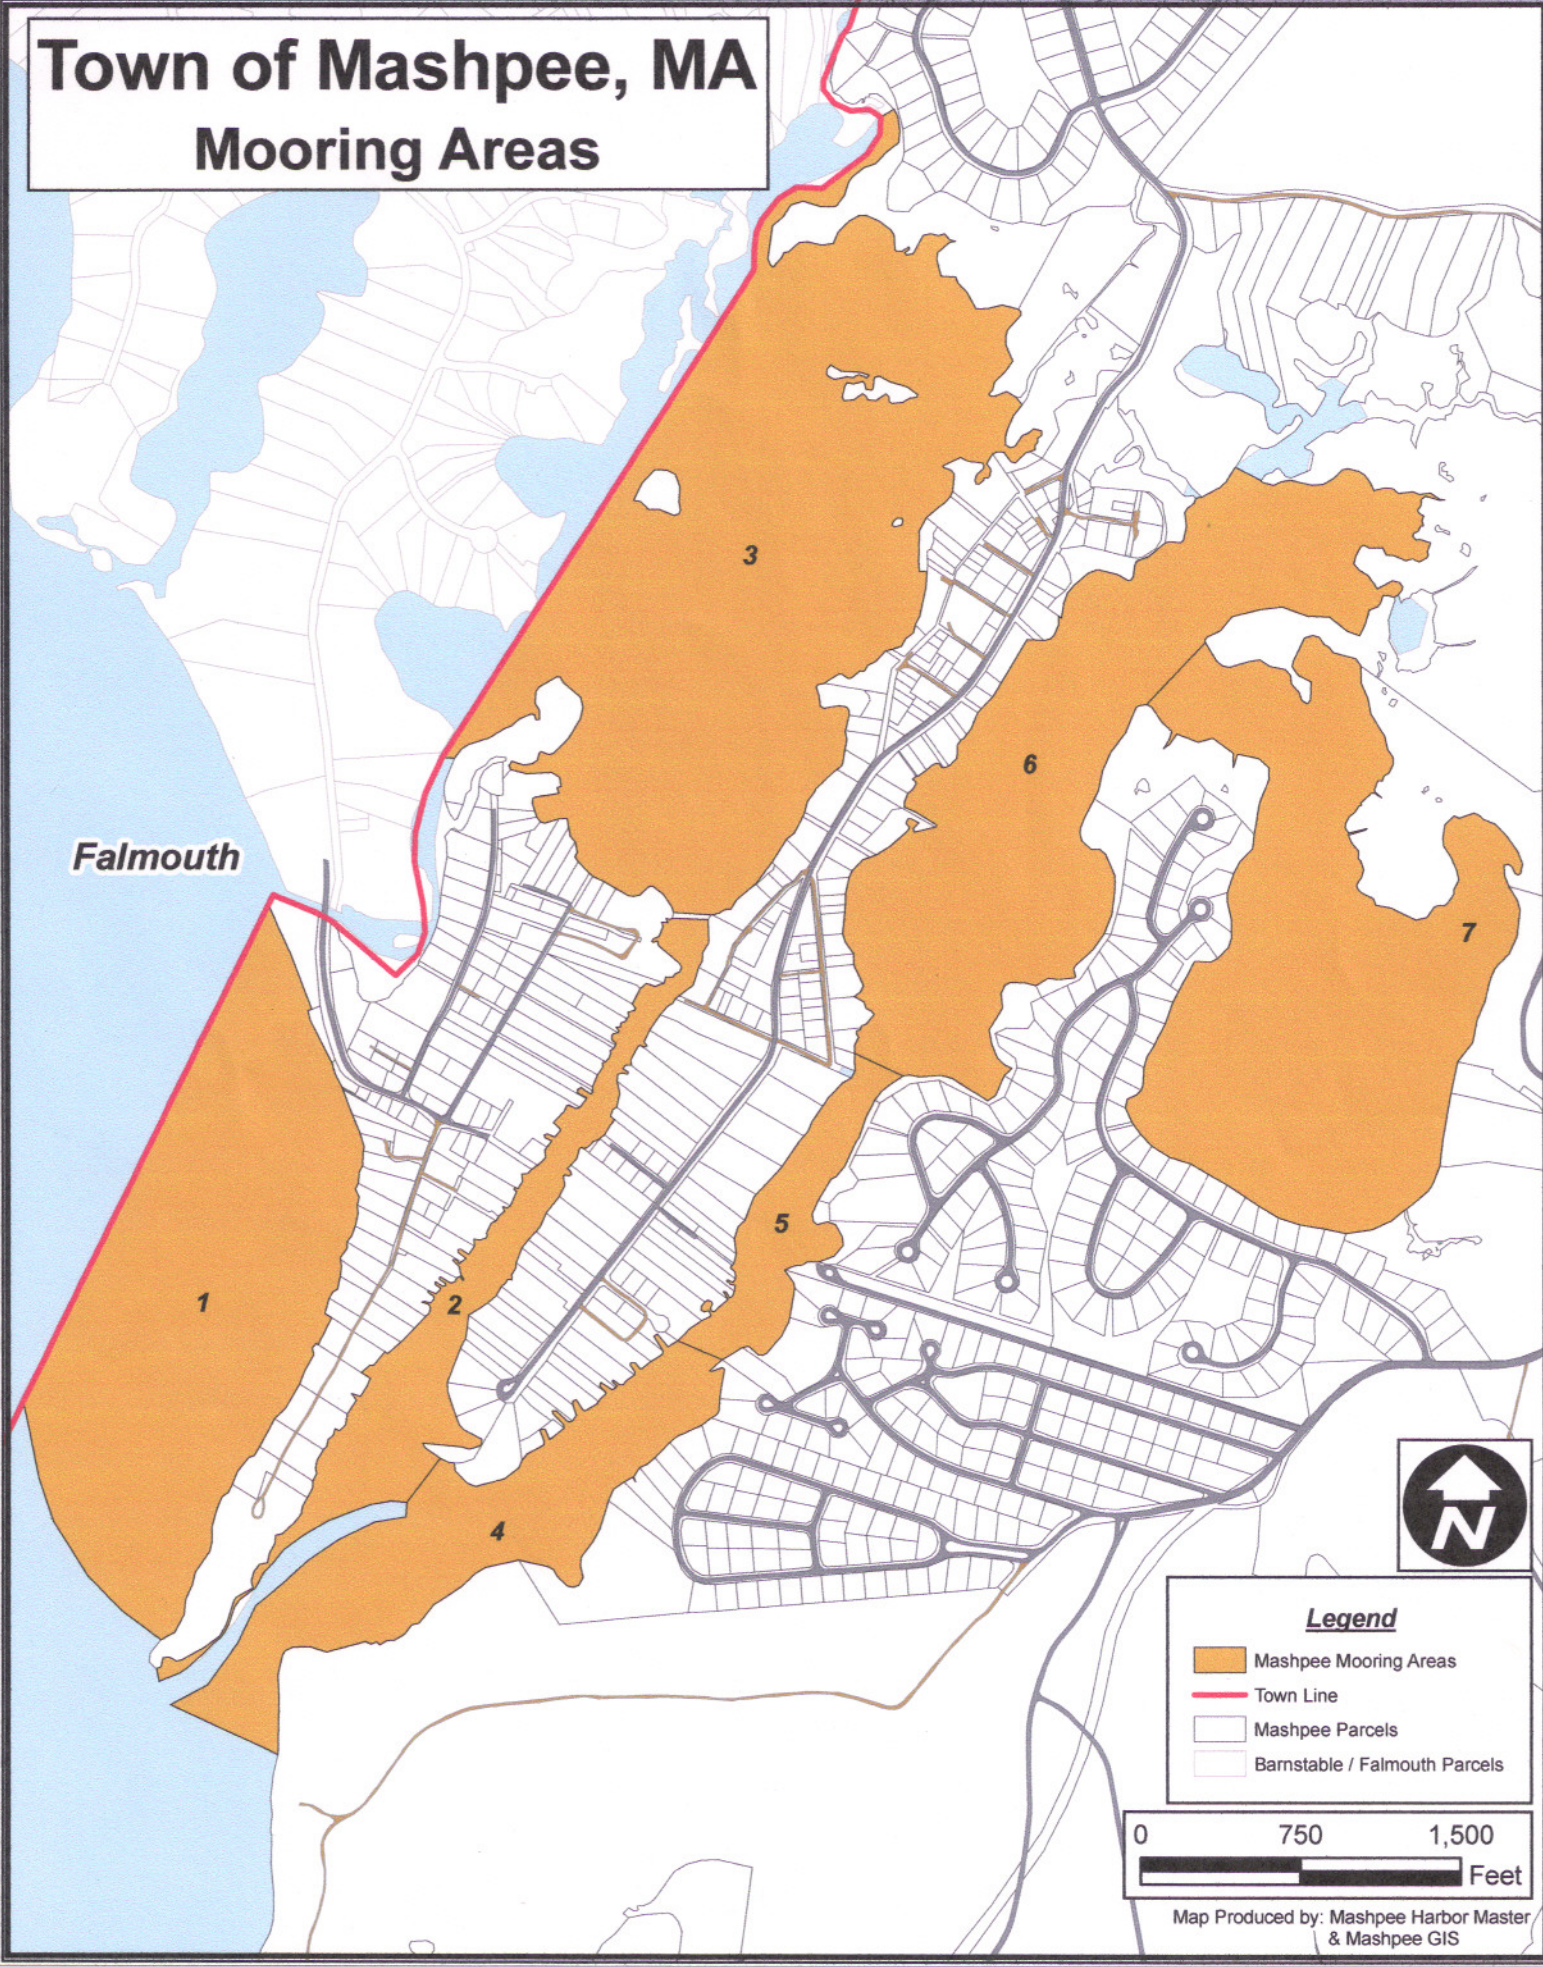

# Town of Mashpee, MA

## Mooring Areas

Falmouth

**Legend**

- Mashpee Mooring Areas
- Town Line
- Mashpee Parcels
- Barnstable / Falmouth Parcels

Map Produced by: Mashpee Harbor Master & Mashpee GIS